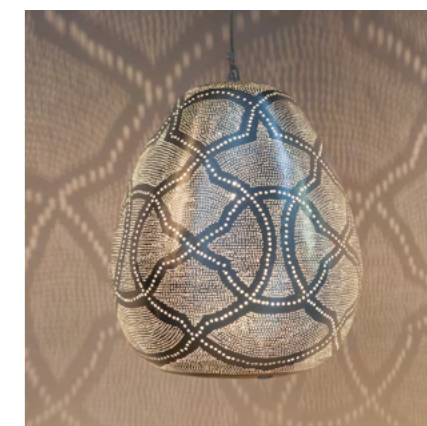

Tahrir Filigros L Silver