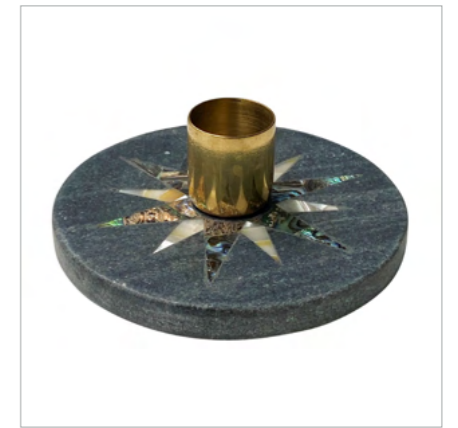

Star Candle Holder Grey