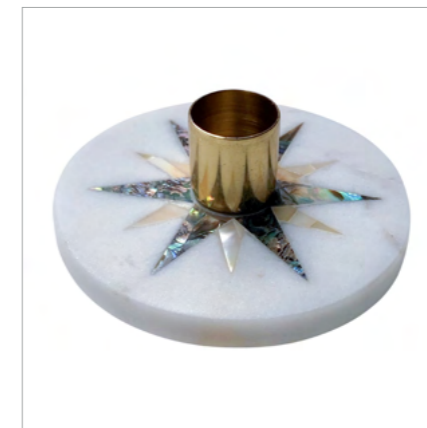

Amfora Vase Terra

Miro Vase Black L

Miro Vase Brown

Miro Vase Mist

For a peaceful still life, use our vases filled with a few dried flowers.

Nubie Basket S + L

Candle light

Sunshine Candle Holder White

Star Candle Holder White

Star Candle Holder Grey

Daisy Waxholder S

Marble Waxholder S - M - L

Striped candle holder S

Striped candle holder M

Striped candle holder L

Flask Candle Holder M