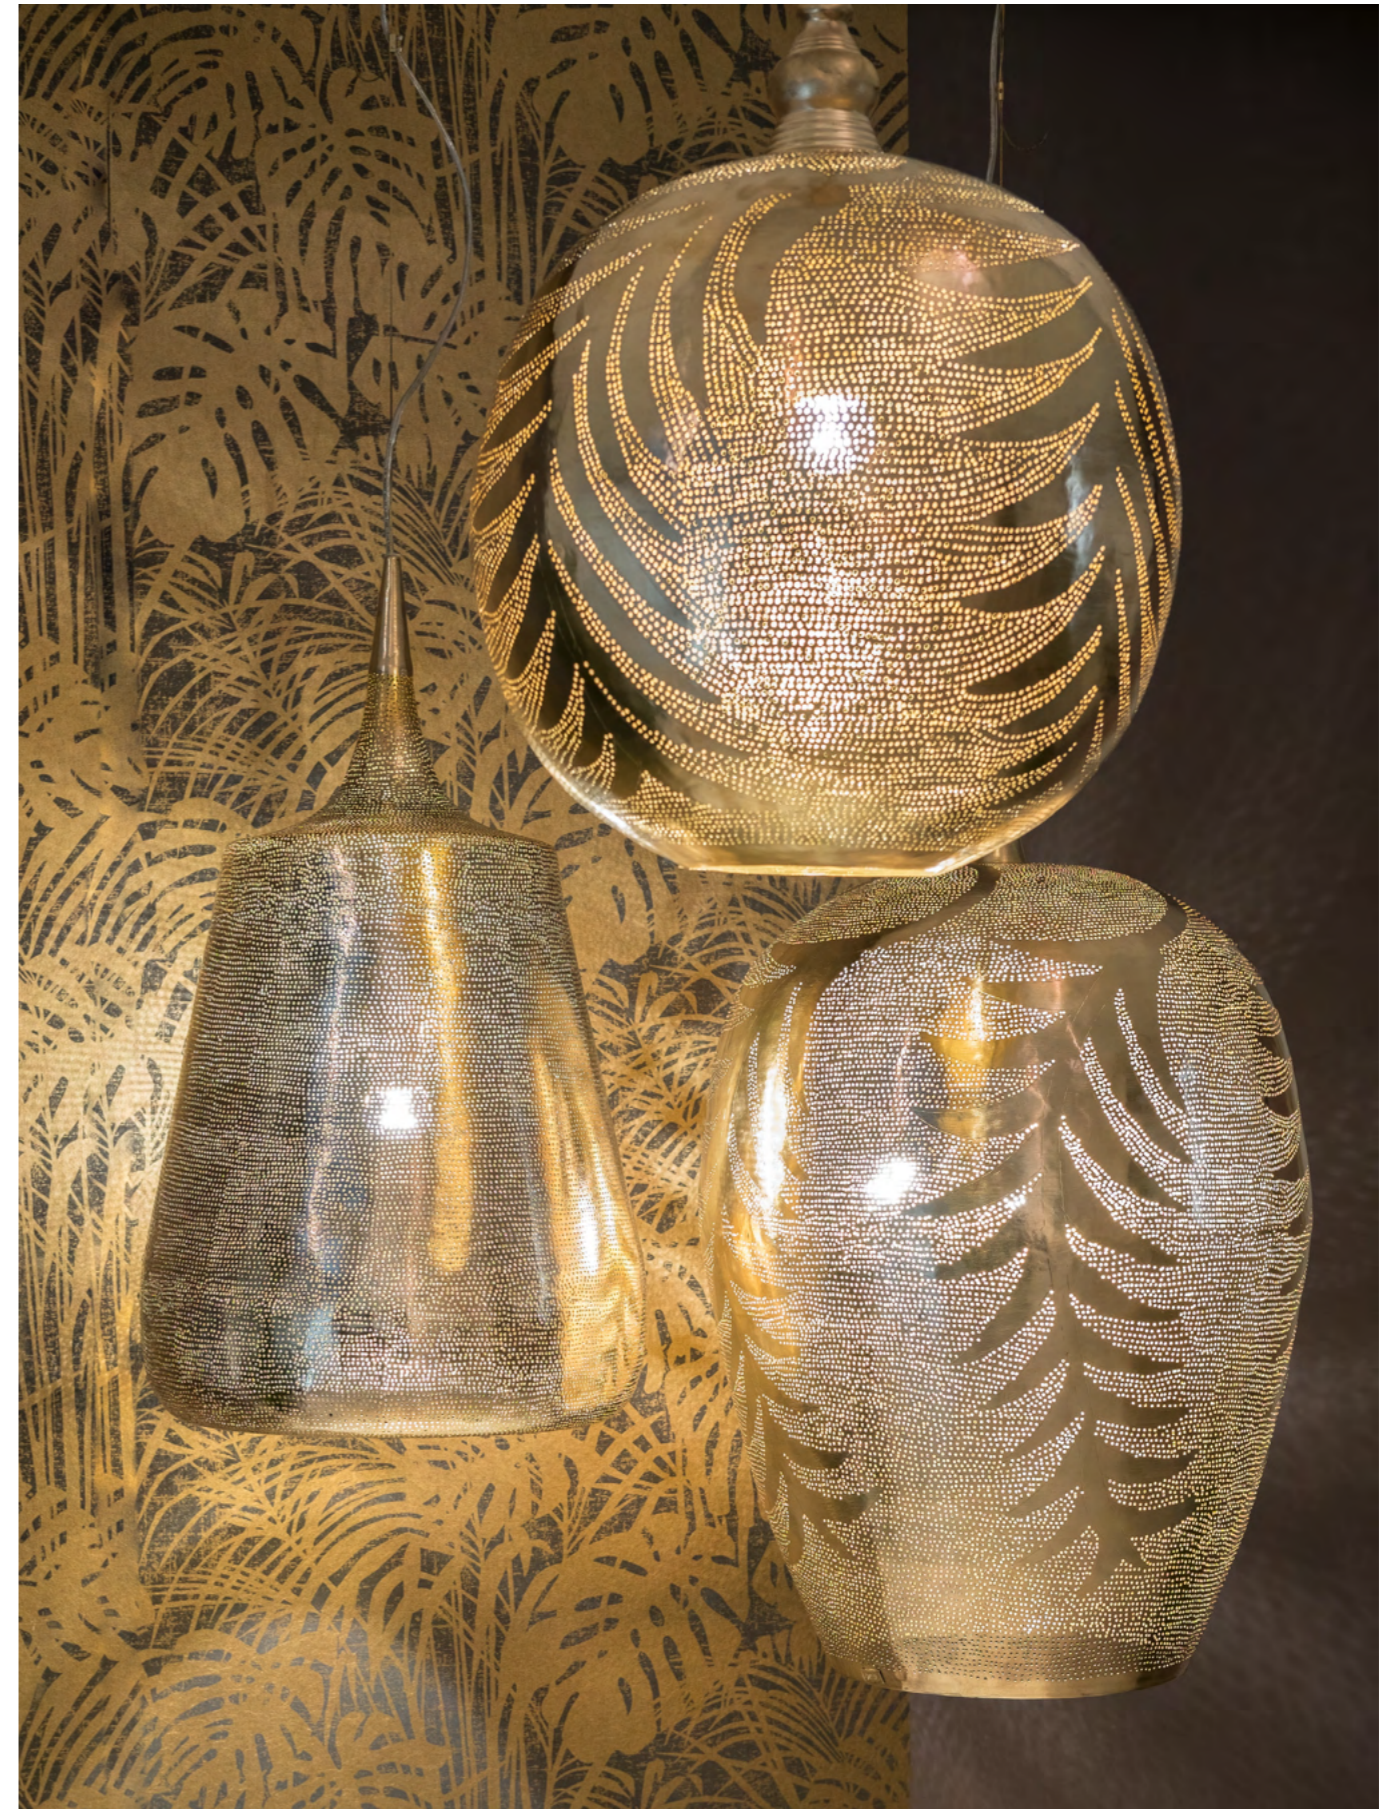

The patterns you see in the brass Zenza Lights are punctured by hand,
without the use of any stencils. Therefore each lamp is *unique*