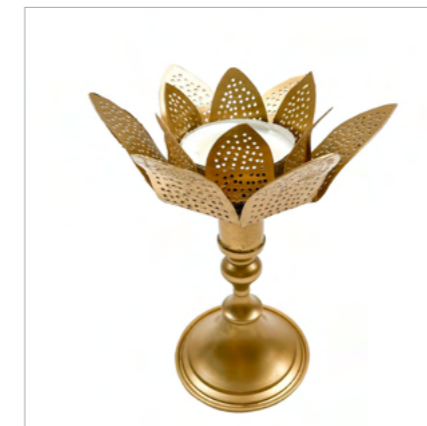

Amfora Vase Terra

Miro Vase Black L

Miro Vase Brown

Miro Vase Mist

For a peaceful still life, use our vases filled with a few dried flowers.

Nubie Basket S + L

Candle light

Sunshine Candle Holder White

Star Candle Holder White

Star Candle Holder Grey

Daisy Waxholder S

Marble Waxholder S - M - L

Striped candle holder S

Striped candle holder M

Striped candle holder L

Flask Candle Holder M

Waxholder Cup Filisky Gold

Waxholder Round Filisky Gold

Waxholder Lotus Gold

Waxholder Lotus Zenith Gold

Waxholder Gabs Filisky Gold

Waxholder Hand Single Gold

Waxholder Hand Double Gold

Waxholder Moon Gold